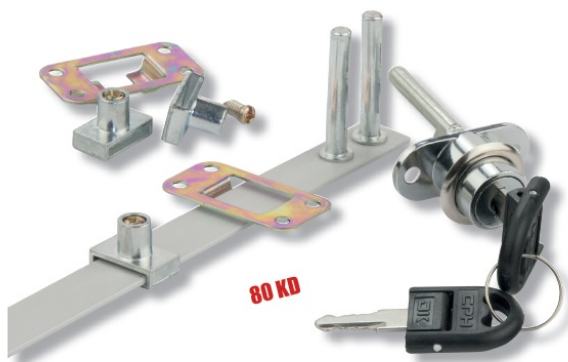

PRODUCT SHEET

Description:

Cent. Lock 1018/600mm, $\varnothing 19 \times 20$ mm, 40mm Tail, CPL, HCK CPH, Pegs, Complete W/1x600mm Locking Bar, 2 x Metal Bar Guides &, 3x8mm Adjustable Pegs, 80 Key Combinations

Item number:

14.03.165-0

Units	Box	Carton	HS Code	Barcode
Pcs.	12	120	8301300000	 5704866446877

L = 500. 600 or 800 mm

SISO A/S

Mileparken 11
DK-2740 Skovlunde
Denmark
VAT: DK 24786013

Phone +45 45 830 900

www.siso.dk
siso@siso.dk