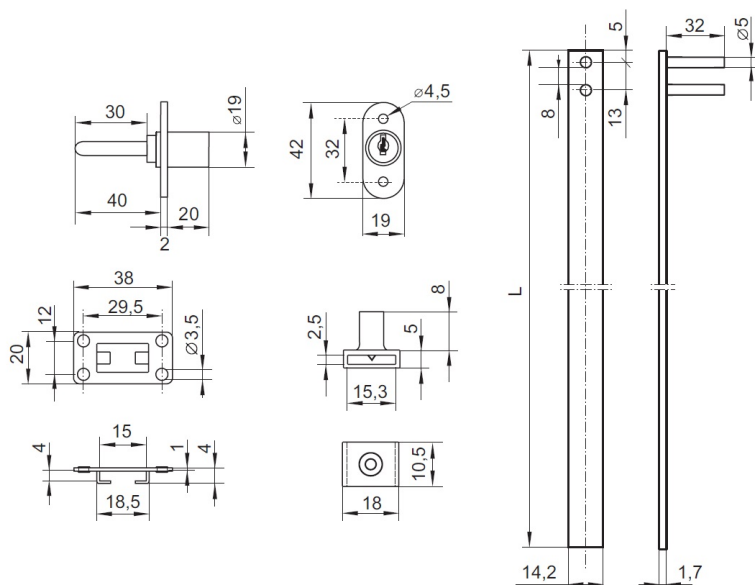

PRODUCT SHEET

Description:

Cent. Lock 1018/600mm, $\varnothing 19 \times 20$ mm, 40mm Tail, CPL, HCK CPH, Pegs, Complete W/1x600mm Locking Bar, 2 x Metal Bar Guides &, 3x8mm Adjustable Pegs, 80 Key Combinations

Item number:

14.03.165-0

Units	Box	Carton	HS Code	Barcode
Pcs.	12	120	8301300000	 5704866446877

L = 500. 600 or 800 mm

SISO A/S

Mileparken 11
DK-2740 Skovlunde
Denmark
VAT: DK 24786013

Phone +45 45 830 900

www.siso.dk
siso@siso.dk